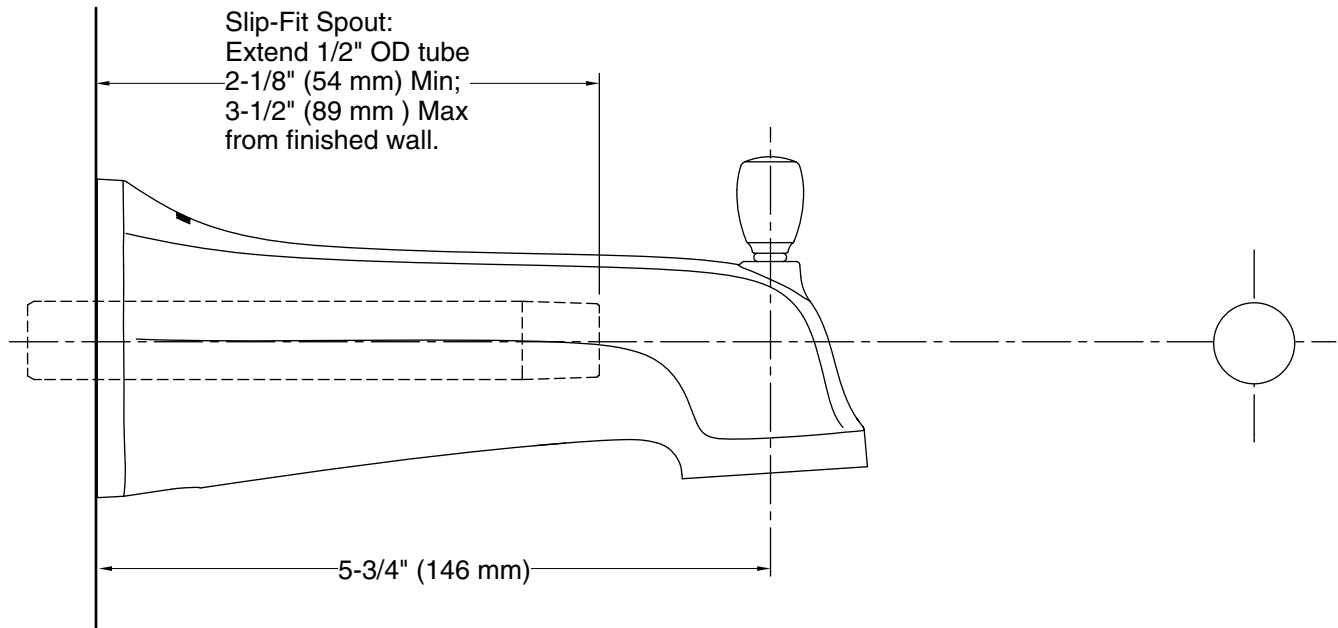

Technical Information

All product dimensions are nominal.

Drain included: No

Notes

Install this product according to the installation guide.

Install straight pipe or tube drop of 7" (178 mm) to 18" (457 mm) with single elbow between valve and wall-mount spout.